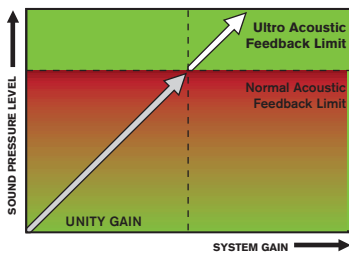

Communication you can rely on

BOSCH

This is all you need for a complete, high-quality discussion system!

Increased intelligibility through digital feedback suppression

Excellent speech intelligibility under all conditions is assured due to a unique, built-in digital feedback suppression facility. This allows the volume to be turned up as required without any danger of acoustic feedback ('howling').

Product Specifications

LBB 3330 Delegate Unit

- Enables delegates to speak and listen to the proceedings
- Built-in loudspeaker
- Microphone with flexible stem (standard and extended length) and light ring
- Two headphone sockets, with built-in volume control
- Simple operation; one touch activates the microphone