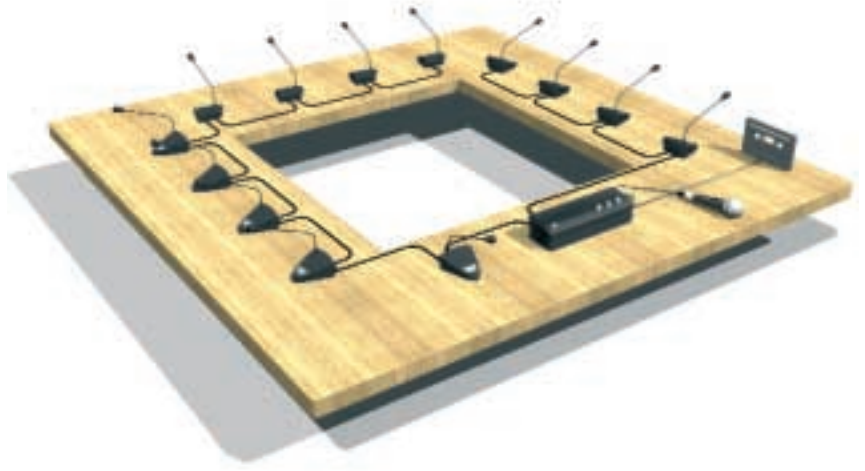

This is all you need for a complete, high-quality discussion system!

Increased intelligibility through digital feedback suppression

Excellent speech intelligibility under all conditions is assured due to a unique, built-in digital feedback suppression facility. This allows the volume to be turned up as required without any danger of acoustic feedback ('howling').

The CCS 800 Ultra discussion system from Bosch brings order and convenience to small/middle-sized gatherings and conferences, without introducing complexity. This versatile and economical system is both easy to install and extremely straightforward to use.